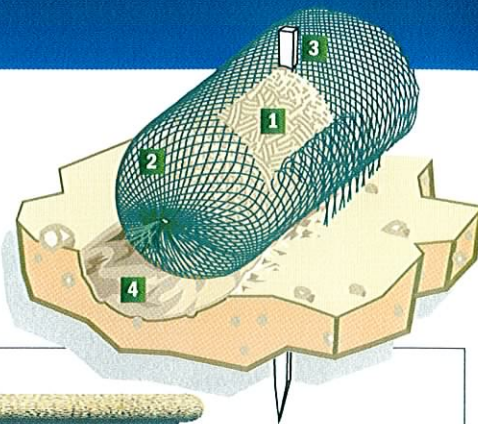

Earth Saver Rice Straw Wattle

Standard Configurations

1 Fiber

- 100% Noxious Weed Free Rice Straw
- Certified under Food & Agriculture Code Sections 5101 & 5205

2 Netting Choices

- Photodegradable
- Biodegradable, natural fiber

3 Anchor

- 1x wood center stake

4 Trenching

- 2-3 inch anchor furrow

| | |
|----------------------------|--|
| 7.50" x 25' EE07.525PRL | |
| 8.50" x 25' EE08.525PRL | |
| 7.50" x 10' EE07.510PRL | |
| 8.50" x 10' EE08.510PRL | |
| 11.5" x 18' EE11.518PRL | |
| 19.0" x 8' EE19.08PRL | |

Coiled

Shrink-wrapped/non shrink-wrapped (ECO) on wood pallets

Stacked

Shrink-wrapped on wood pallets

To meet ever changing project specifications, Earth Saver® offers four distinctive sizes. The first is the tried and true 7.5" dia. (190mm), meeting the Caltrans 175mm specification and an 8.5" dia. (216mm) wattle, again well-exceeding the minimum 200 mm Caltrans specification. The 12" nominal wattle is tagged 11.5" (292mm) and the 20" nominal wattle is tagged 19" (482mm) diameter.

7.50" x 25'
8.50" x 25'
8.00" x 25' (BIO)

12 wattles = 300 lin.ft.

ECO
EE07.525PRP-12
EE08.525PRP-12
EE0825BRP-12

Wrapped
ES07.525PRP-12
ES08.525PRP-12
ES0825BRP-12

7.50" x 10'
8.50" x 10'
8.00" x 10' (BIO)